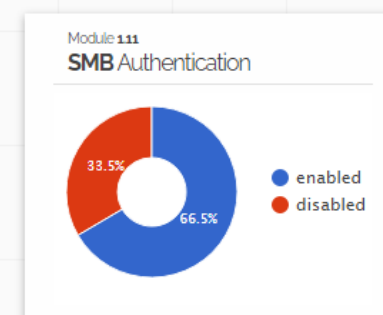

Module 114
Top Vulnerability

CVE-2015-0204

Module 15
BlueKeep Unpatched

1,329

Module 19
Compromised Databases

77