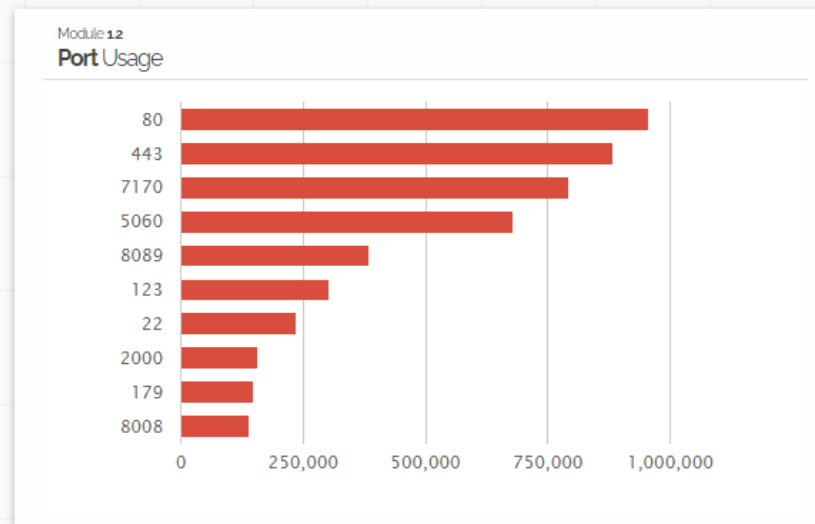

Superficie di attacco

SHODAN

1.0.0 Menu

Italy

Internet Exposure Dashboard

Module 11
Ports Open

7,246,999

Module 15
Industrial Control Systems

5,459

Module 18
Map of ICS

Module 15
EternalBlue Vulnerable

54